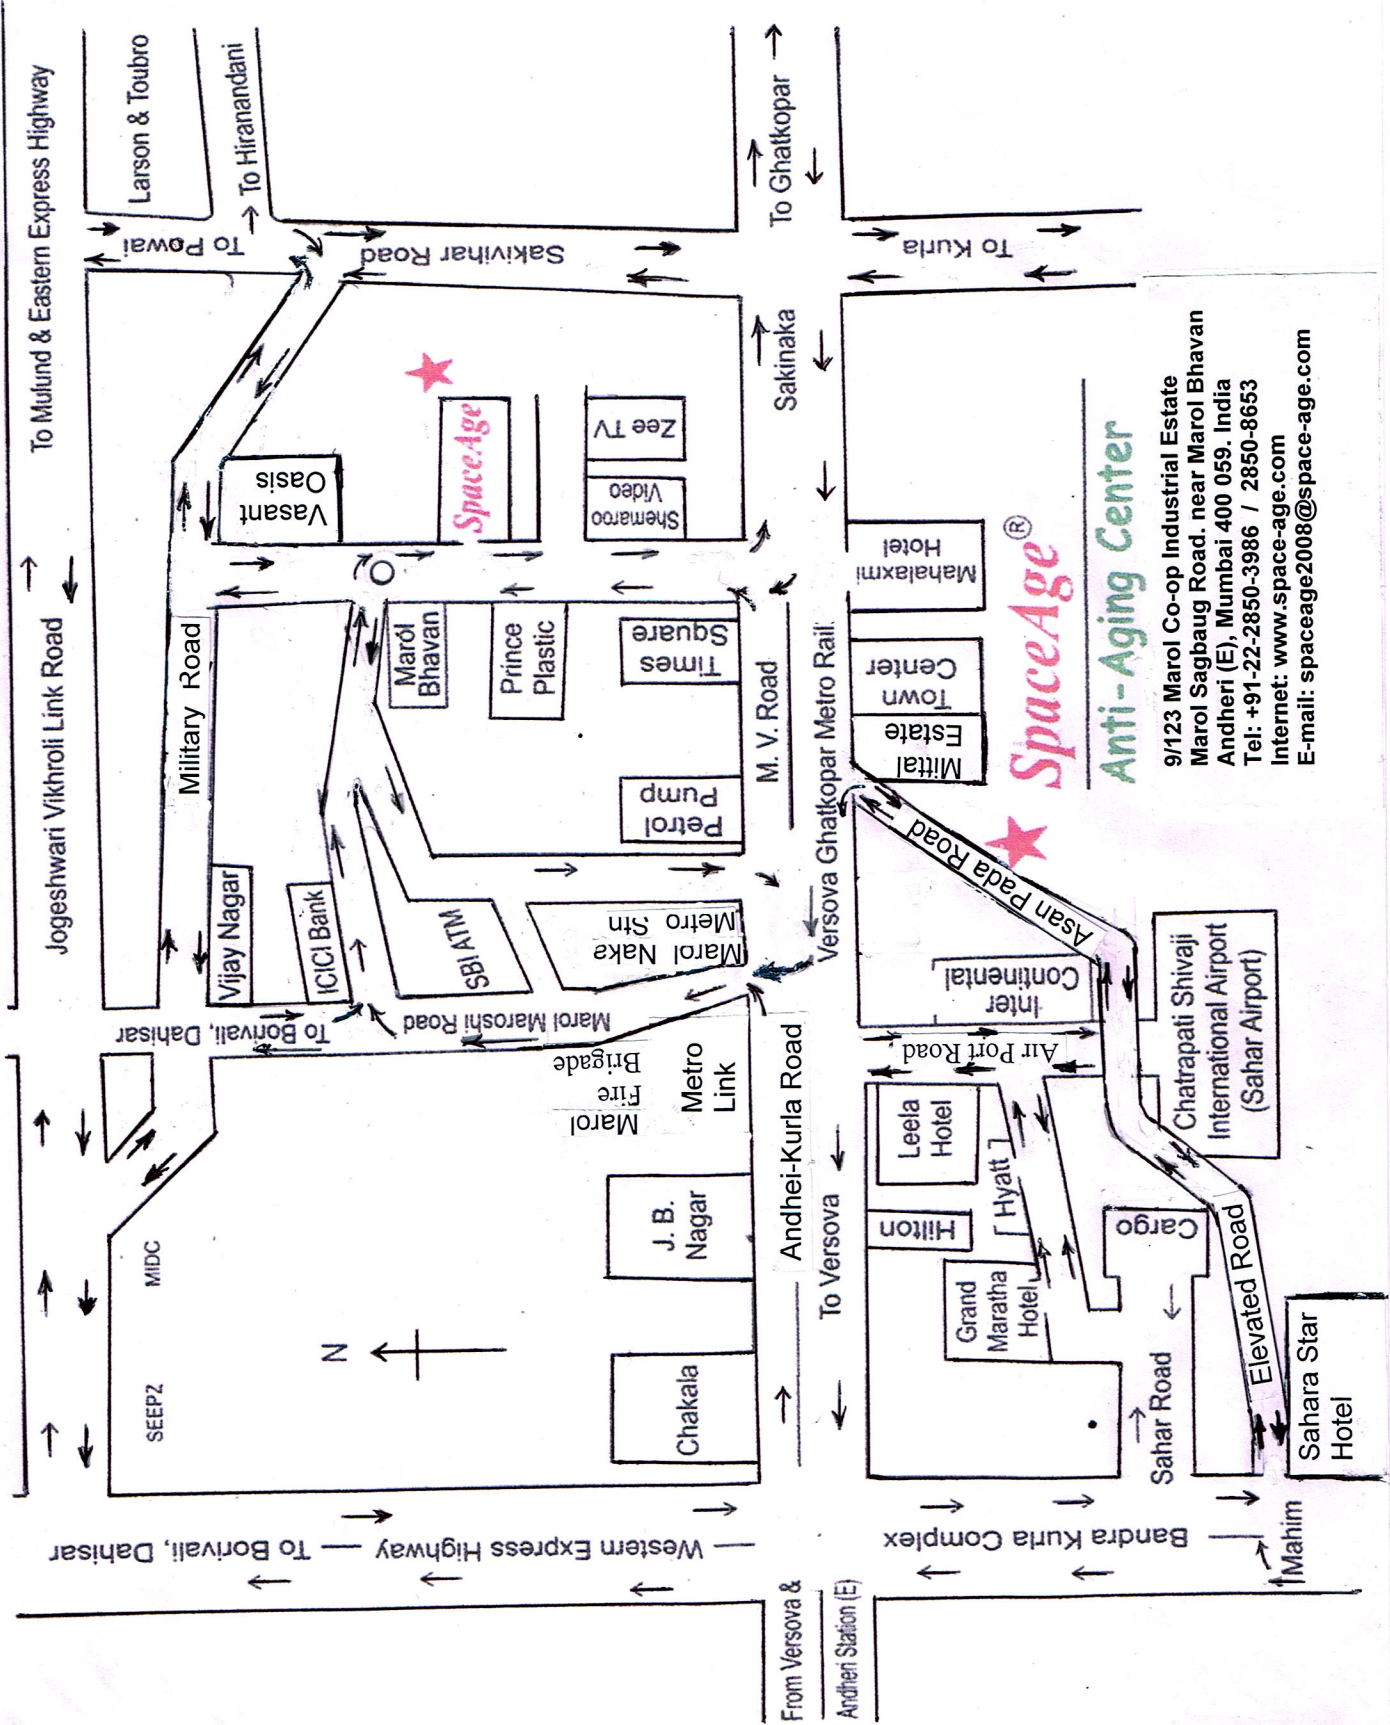

Mumbai Clinic Map

SpaceAge®

Anti-Aging Center

9/123 Marol Co-op Industrial Estate
Marol Sagbaug Road, near Marol Bhavan
Andheri (E), Mumbai 400 059, India
Tel: +91-22-2850-3986 / 2850-8653
Internet: www.space-age.com
E-mail: spaceage2008@space-age.com

Sahara Star Hotel

Chatrapati Shivaji International Airport (Sahar Airport)

Leela Hotel
Hilton
Grand Maratha Hotel
Hyatt

Inter Continental

Mittal Estate
Town Center
Mahalaxmi Hotel

From Versova & Andheri Station (E)

Bandra Kurla Complex

Mahim

To Versova

Andheri-Kurla Road

Versova Ghatkopar Metro Rail

Sakinaka

To Ghatkopar

To Kurla

Western Express Highway — To Borivalli, Dahisar

To Mulund & Eastern Express Highway

Jogeshwari Vikhroli Link Road

Military Road

Sakivihar Road

To Hiranandani

To Powai

Vasant Oasis

Space Age

Zee TV

Shemaroo Video

Marol Bhavan

Prince Plastic

Times Square

Petrol Pump

Marol Naka Metro Stn

SBI ATM

ICI Bank

Vijay Nagar

MIDC

SEEPZ

Marol Fire Brigade

Metro Link

J. B. Nagar

Chakala

Cargo

Sahar Road

Elevated Road

From Versova & Andheri Station (E)